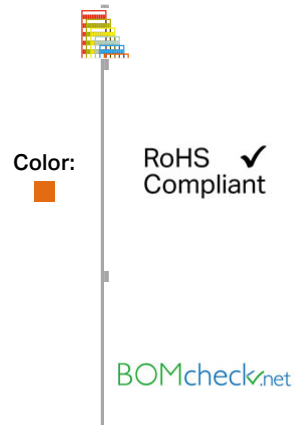

Data sheet | Item number: 794-604/000-012

WMB marking card; as card; MARKED; 81 ... 90 (10x); stretchable 5 - 5.2 mm;

Vertical marking; snap-on type

794-604/000-012

Data

Technical Data

Color	orange
Marking	81 ... 90 (10x)
Printing direction	Vertical marking
Color of marking	black
Marking type	Digits
Konfektionierung	10 strips with 10 markers per card
Marker width	5 mm
Marker width (max.)	5.2 mm
Fire load	0.27 MJ